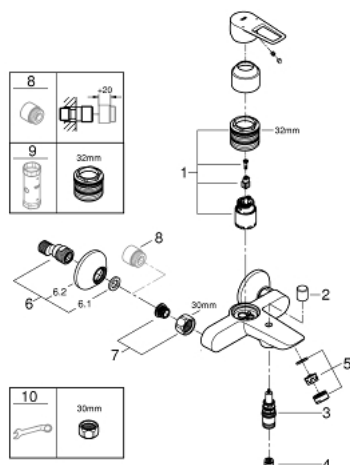

## 23 602 001 SINGLE-LEVER BATH MIXER 1/2"

### TOOTE KIRJELDUS

- wall mounted
- metal lever
- GROHE Longlife 35 mm ceramic cartridge
- with temperature limiter
- **GROHE StarLight** chrome finish
- adjustable flow rate limiter
- automatic diverter: bath/shower
- spout with mousseur
- shower bottom outlet 1/2" with integrated non return-valve
- protected against backflow
- S-unions
- metal wall escutcheon
- professional edition

### VARUOSAD

- 1: Cartridge (Tellimuse number 46374000)
- 2: Diverter knob (Tellimuse number 64309000)
- 3: Diverter (Tellimuse number 65655000)
- 4: Non-return valve (Tellimuse number 08565000)
- 5: Mousseur (Tellimuse number 13941000)
- 6: S-union (Tellimuse number 12075000)
- 6.1: Seal (Tellimuse number 0138600M)
- 6.2: Escutcheon (Tellimuse number 0221000M)
- 7: Screw connection 1/2" (Tellimuse number 45044000)
- 8: Extension 3/4", 20 mm (Tellimuse number 0713000M)\*
- 9: Temperature limiter (Tellimuse number 46375000)\*
- 10: Socket spanner (Tellimuse number 19332000)\*
- 11: Special spanner (Tellimuse number 19377000)\*