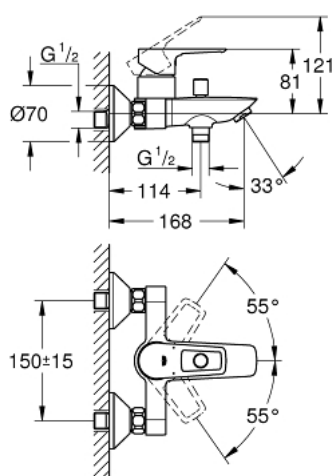

## 23 602 001 SINGLE-LEVER BATH MIXER 1/2"

### TOOTE KIRJELDUS

- wall mounted
- metal lever
- GROHE Longlife 35 mm ceramic cartridge
- with temperature limiter
- **GROHE StarLight** chrome finish
- adjustable flow rate limiter
- automatic diverter: bath/shower
- spout with mousseur
- shower bottom outlet 1/2" with integrated non return-valve
- protected against backflow
- S-unions
- metal wall escutcheon
- professional edition

### VARUOSAD

- 1: Cartridge (Tellimuse number 46374000)
- 2: Diverter knob (Tellimuse number 64309000)
- 3: Diverter (Tellimuse number 65655000)
- 4: Non-return valve (Tellimuse number 08565000)
- 5: Mousseur (Tellimuse number 13941000)
- 6: S-union (Tellimuse number 12075000)
- 6.1: Seal (Tellimuse number 0138600M)
- 6.2: Escutcheon (Tellimuse number 0221000M)
- 7: Screw connection 1/2" (Tellimuse number 45044000)
- 8: Extension 3/4", 20 mm (Tellimuse number 0713000M)\*
- 9: Temperature limiter (Tellimuse number 46375000)\*
- 10: Socket spanner (Tellimuse number 19332000)\*
- 11: Special spanner (Tellimuse number 19377000)\*